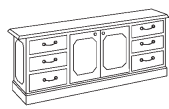

▼ PICTURED

**Total List: \$6,938.00**  
 Includes: A, D, H, K  
 Excludes Accessories & Seating

**HIGH PRESSURE LAMINATE TOPS!**

Check Out...  
**MATCHING**  
**CONFERENCE**  
**TABLES**  
 See Page 66

**(A) 735036**  
 Executive Desk  
 72"W x 36"D x 30"H  
 List: \$2,091.00

**(C) 735020**  
 Storage Credenza  
 66"W x 20"D x 30"H  
 List: \$1,997.00

**(F) QS 735061**  
 Open Hutch  
 • Use with -24  
 66"W x 14"D x 46"H  
 List: \$1,277.00

**(J) QS 735088**  
 Table Desk  
 • Center Drawer  
 72"W x 36"D x 30"H  
 List: \$1,562.00