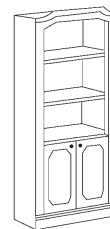

**(B) 735030**  
 Manager's Desk  
 60"W x 30"D x 30"H  
 List: \$2,048.00

**(D) 735021**  
 Computer Credenza  
 w/Keyboard Tray  
 66"W x 20"D x 30"H  
 List: \$1,997.00

**(G) QS 735044**  
 Open Hutch  
 • Use with -20 or -21  
 60"W x 14"D x 46"H  
 List: \$1,165.00

**(K) 7350152**  
 2 Drawer Lateral File  
 • Finished Back  
 • Anti-Tip Device  
 32"W x 20"D x 30"H  
 List: \$1,288.00

**(M) 735017**  
 4 Drawer Lateral File  
 • Anti-Tip Device  
 36"W x 22"D x 56"H  
 List: \$2,328.00

**(H) 735047**  
 Mesh Door Hutch  
 • Use with -20 or -21  
 60"W x 13"D x 46"H  
 List: \$1,562.00

**(L) QS 735041**  
 Lateral File Hutch  
 29"W x 14"D x 46"H  
 List: \$835.00

**(N) 735009**  
 Door Bookcase  
 30"W x 14"D x 74"H  
 List: \$1,277.00